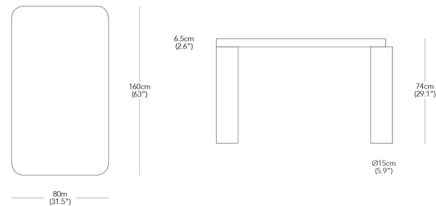

## Offset Dining Table By Resident Lighting

### Description

The Offset Dining Table offers a playfully irregular vibe for your interior space. Offset is composed of simple, geometric forms to highlight the beautiful natural wood grain. The cylindrical, screw in legs attach via an offset center threaded connector, allowing them to be tucked beneath the tabletop or protruding outward for an asymmetrical look.

### Specifications

|             |                        |
|-------------|------------------------|
| COLOR       | N/A                    |
| BODY FINISH | Natural                |
| WATTAGE     | N/A                    |
| DIMMER      | N/A                    |
| DIMENSIONS  | 63"W x 29.1"H x 31.5"D |
| BULB        | N/A                    |