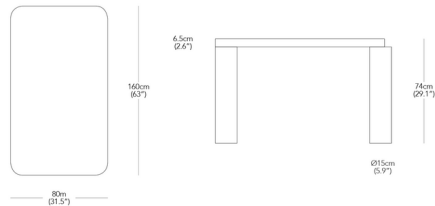

## Offset Dining Table By Resident Lighting

### Description

The Offset Dining Table offers a playfully irregular vibe for your interior space. Offset is composed of simple, geometric forms to highlight the beautiful natural wood grain. The cylindrical, screw in legs attach via an offset center threaded connector, allowing them to be tucked beneath the tabletop or protruding outward for an asymmetrical look.

### Specifications

COLOR	N/A
BODY FINISH	Natural
WATTAGE	N/A
DIMMER	N/A
DIMENSIONS	63"W x 29.1"H x 31.5"D
BULB	N/A

CLICK TO VIEW PRODUCT

Notes: