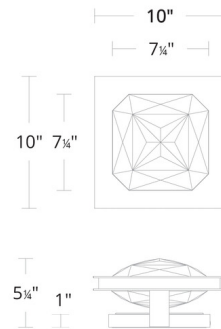

Lightology

lightology.com
866-954-4489
04-25-26

Project: _____

Company: _____

Location: _____ Fixture Type: _____

SPEC #: **SCB1272340**

Approved On: _____ Approved By: _____

Enchante Color-Select Ceiling Light

By Schonbek Beyond

Description

The Enchante CCT Ceiling Light adds a timeless beauty to your interior space. The smooth square frame is complemented by a faceted Crystal, casting warm shadows across your room. Color temperature adjustability switch from 3000K/3500K/4000K at time of installation. Driver concealed within the canopy.

Specifications

COLOR . . . . . Crystal
BODY FINISH . . . . . Aged Brass
WATTAGE 30W
DIMMER . . . . . Low Voltage Electronic
DIMENSIONS . . . . . 10"W x 5.25"H
INTEGRATED LED MODULE . . . . . 1 x LED/30W/120-277V LED
COUNTRY OF ORIGIN . . . . . China

Technical Information

LAMP LIFE . . . . . 50000 hours
COLOR RENDERING . . . . . 90 CRI
LAMP COLOR . . . . . CCT Select
LUMENS/WATT 12.00
LUMINOUS FLUX . . . . . 360 lumens

BFM75210

CLICK TO VIEW PRODUCT

Notes: