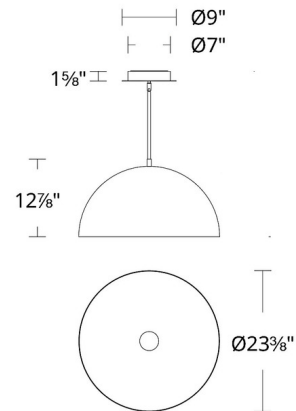

Shown in black / crystal

Specifications

| | |
|-----------------------|--------------------------|
| COLOR | Crystal |
| BODY FINISH | Black |
| WATTAGE | 40W |
| DIMMER | Low Voltage Electronic |
| DIMENSIONS | 23.375"W x 12.925"H |
| INTEGRATED LED MODULE | 1 x LED/40W/120-277V LED |
| COUNTRY OF ORIGIN | China |

Technical Information

| | |
|--------------------|---|
| PRODUCT DIMENSIONS | Downrods: One 6" and Three 12" Included |
| LAMP LIFE | 50000 hours |
| COLOR RENDERING | 90 CRI |
| LAMP COLOR | CCT Select |
| LUMENS/WATT | 112.50 |
| LUMINOUS FLUX | 4500 lumens |