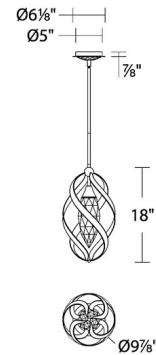

By Schonbek Beyond

Description

The Solan CCT Pendant brings a whimsical beauty to your interior space. The hand finished frame encircles a lit, graceful crystal that casts sparkling shadows across your room. Sloped ceiling compatible. Spin-on round canopy with minimal hardware. Color temperature adjustability switch from 3000K/3500K/4000K at time of installation. Driver concealed within the canopy.

Shown in black / crystal

Specifications

COLOR	Crystal
BODY FINISH	Black
WATTAGE	11W
DIMMER	Low Voltage Electronic
DIMENSIONS	9.925"W x 18"H
INTEGRATED LED MODULE	1 x LED/11W/120-277V LED
COUNTRY OF ORIGIN	China

Technical Information

PRODUCT DIMENSIONS	Downrods: One 6" and Three 12" Included
LAMP LIFE	50000 hours
COLOR RENDERING	.90 CRI
LAMP COLOR	4000K
LUMENS/WATT	45.45
LUMINOUS FLUX	500 lumens

CLICK TO VIEW PRODUCT