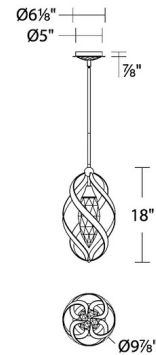

Description

The Solan CCT Pendant brings a whimsical beauty to your interior space. The hand finished frame encircles a lit, graceful crystal that casts sparkling shadows across your room. Sloped ceiling compatible. Spin-on round canopy with minimal hardware. Color temperature adjustability switch from 3000K/3500K/4000K at time of installation. Driver concealed within the canopy.

Shown in black / crystal

Specifications

COLOR	Crystal
BODY FINISH	Black
WATTAGE	11W
DIMMER	Low Voltage Electronic
DIMENSIONS	9.925"W x 18"H
INTEGRATED LED MODULE	1 x LED/11W/120-277V LED
COUNTRY OF ORIGIN	China

Technical Information

PRODUCT DIMENSIONS	Downrods: One 6" and Three 12" Included
LAMP LIFE	50000 hours
COLOR RENDERING	.90 CRI
LAMP COLOR	.CCT Select
LUMENS/WATT	45.45
LUMINOUS FLUX	500 lumens

CLICK TO VIEW PRODUCT