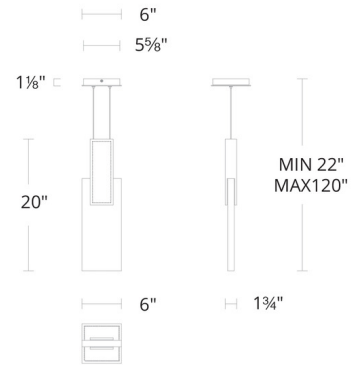

Shown in black / optic haze quartz

BPD27321

Specifications

COLOR	Optic Haze Quartz
BODY FINISH	Black
WATTAGE	11W
DIMMER	Low Voltage Electronic
DIMENSIONS	6"W x 20"H
INTEGRATED LED MODULE	1 x LED/11W/120-277V LED
COUNTRY OF ORIGIN	China

Technical Information

PRODUCT DIMENSIONS	Max Adjustable Overall Height: 22" - 120"
LAMP LIFE	50000 hours
COLOR RENDERING	.90 CRI
LAMP COLOR	.CCT Select
LUMENS/WATT	45.45
LUMINOUS FLUX	500 lumens

CLICK TO VIEW PRODUCT