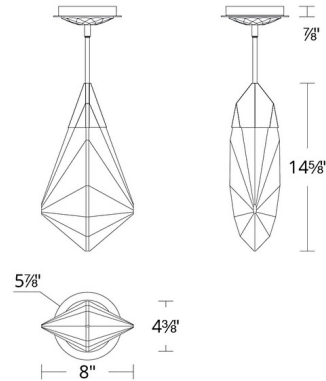

Specifications

COLOR	Crystal
BODY FINISH	Aged Brass
WATTAGE	9W
DIMMER	Low Voltage Electronic
DIMENSIONS	8"W x 14.63"H
INTEGRATED LED MODULE	1x LED/9W/120-277V LED
COUNTRY OF ORIGIN	China

Technical Information

PRODUCT DIMENSIONS	Downrods: One 6" and Three 12" Included
LAMP LIFE	50000 hours
COLOR RENDERING	.90 CRI
LAMP COLOR	.CCT Select
LUMENS/WATT	50.00
LUMINOUS FLUX	450 lumens

Shown in aged brass / crystal

CLICK TO VIEW PRODUCT