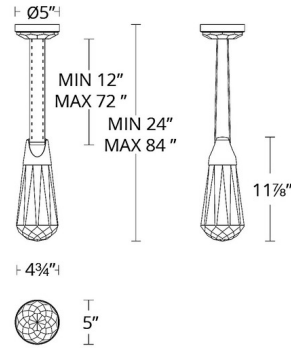

Shown in black leather / optic haze quartz

BPD36312

Specifications

COLOR	Optic Haze Quartz
BODY FINISH	Black Leather
WATTAGE	16W
DIMMER	Low Voltage Electronic
DIMENSIONS	4.75"W x 11.925"H
INTEGRATED LED MODULE	1 x LED/16W/120-277V LED
COUNTRY OF ORIGIN	China

Technical Information

PRODUCT DIMENSIONS	Min/Max Adjustable Overall Height: 24" - 84"
LAMP LIFE	50000 hours
COLOR RENDERING	90 CRI
LAMP COLOR	CCT Select
LUMENS/WATT	62.81
LUMINOUS FLUX	1005 lumens

CLICK TO VIEW PRODUCT

Notes: