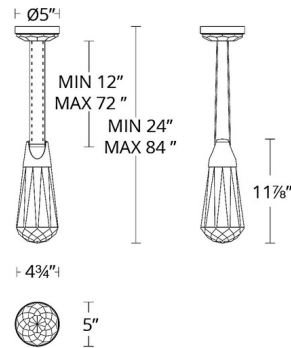

Shown in black leather / optic haze quartz

Specifications

COLOR	Optic Haze Quartz
BODY FINISH	Black Leather
WATTAGE	16W
DIMMER	Low Voltage Electronic
DIMENSIONS	4.75"W x 11.925"H
INTEGRATED LED MODULE	1 x LED/16W/120-277V LED
COUNTRY OF ORIGIN	China

Technical Information

PRODUCT DIMENSIONS	Min/Max Adjustable Overall Height: 24" - 84"
LAMP LIFE	50000 hours
COLOR RENDERING	90 CRI
LAMP COLOR	CCT Select
LUMENS/WATT	62.81
LUMINOUS FLUX	1005 lumens

BPD36312