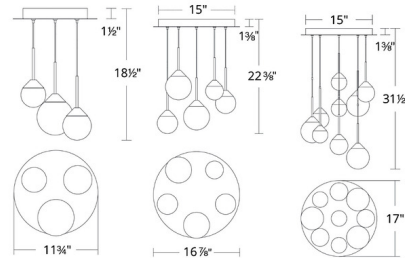

### Description

The Quest Round Multi Light CCT Pendant brings a graceful beauty to your interior space. The smooth frame is complemented by a mix of 3 inch, 4 inch, and 5 inch optic haze quartz balls, casting warm shadows across your room. May be mounted on a sloped ceiling. Fixed height. Color temperature adjustability switch from 3000K/3500K/4000K at time of installation mounted at the back of the mounting plate to be installed within the junction box. Driver concealed within the canopy.

### Specifications

COLOR	Optic Haze Quartz
BODY FINISH	Black
WATTAGE	12W
DIMMER	Low Voltage Electronic
DIMENSIONS	11.75"W x 6"H
INTEGRATED LED MODULE	3 x LED/4W/120-277V LED
COUNTRY OF ORIGIN	China