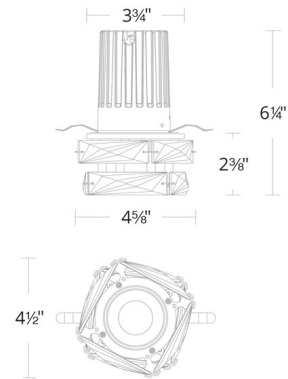

Shown in chrome / crystal

BR40305

CLICK TO VIEW PRODUCT

Notes: