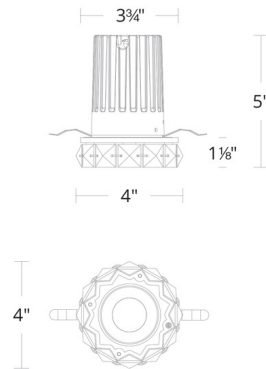

Shown in chrome / crystal

BR40310

CLICK TO VIEW PRODUCT

Notes: