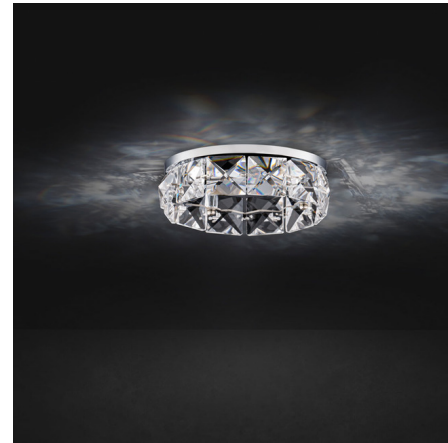

By Schonbek Beyond

Description

The Xeo Recessed Ceiling Light brings an illuminating elegance to your interior space. The ring of radiance crystal squares cast sparkling shadows across your room. Color temperature adjustability switch from 3000K/3500K/4000K at time of installation. Note: Sold as New Construction, may be reconfigured in the field for Remodel. Driver included.

Specifications

COLOR Crystal
 BODY FINISH Chrome
 WATTAGE 12W
 DIMMER Low Voltage Electronic
 DIMENSIONS 4"W x 1.125"H
 INTEGRATED LED MODULE 1 x LED/12W/120-277V LED
 COUNTRY OF ORIGIN China

Technical Information

APERTURE SHAPE Round
 HOUSING HEIGHT 5"
 HOUSING TYPE New construction IC
 CEILING TYPE Drywall with Trim
 FUNCTION Decorative
 LAMP LIFE 50000 hours
 COLOR RENDERING 90 CRI
 LAMP COLOR CCT Select
 LUMENS/WATT 49.75
 LUMINOUS FLUX 597 lumens