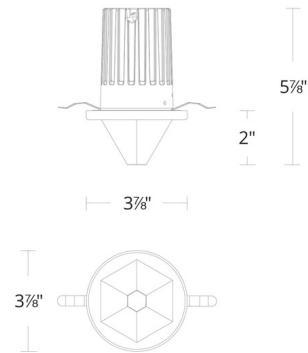

Shown in chrome / crystal

BR40315

CLICK TO VIEW PRODUCT

Notes: