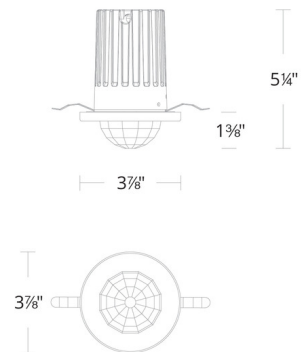

BR40320

CLICK TO VIEW PRODUCT

Notes: