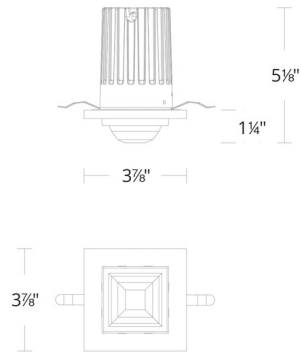

Shown in chrome / crystal

BR40325

CLICK TO VIEW PRODUCT

Notes: