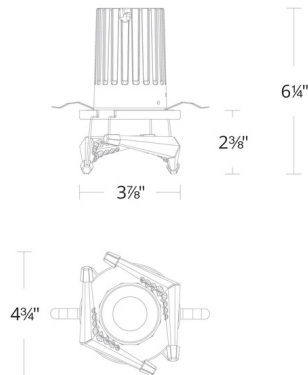

Shown in chrome / crystal

BR40330

CLICK TO VIEW PRODUCT

Notes: