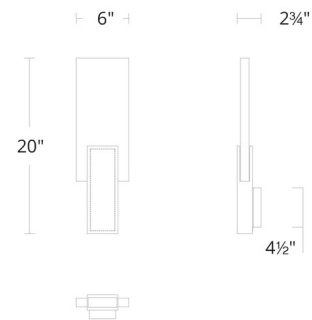

Shown in black / optic haze quartz

BWS27320

Specifications

COLOR Optic Haze Quartz
BODY FINISH Black
WATTAGE 15W
DIMMER Low Voltage Electronic
DIMENSIONS 6"W x 20"H x 2.75"D
INTEGRATED LED MODULE 1 x LED/15W/120-277V LED
COUNTRY OF ORIGIN China