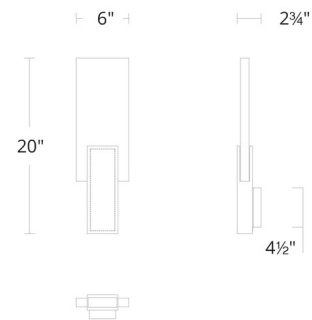

BWS27320

Specifications

COLOR . . . . . Optic Haze Quartz
BODY FINISH . . . . . Black
WATTAGE 15W
DIMMER . . . . . Low Voltage Electronic
DIMENSIONS . . . . . 6"W x 20"H x 2.75"D
INTEGRATED LED MODULE . . . . . 1 x LED/15W/120-277V LED
COUNTRY OF ORIGIN . . . . . China

Technical Information

LAMP LIFE . . . . . 50000 hours
COLOR RENDERING . . . . . 90 CRI
LAMP COLOR . . . . . CCT Select
LUMENS/WATT 45.73
LUMINOUS FLUX . . . . . 686 lumens

CLICK TO VIEW PRODUCT

Notes: