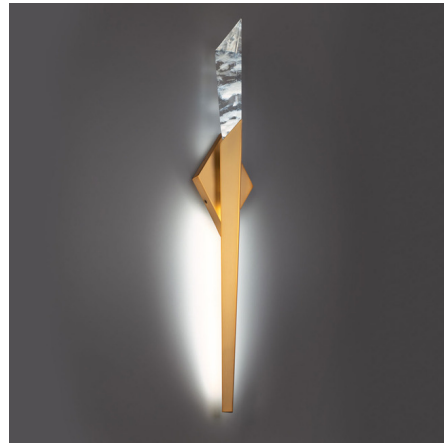

Lightology

lightology.com
866-954-4489
07-02-26

Project: _____

Company: _____

Location: _____ Fixture Type: _____

SPEC #: **SCB1272366**

Approved On: _____ Approved By: _____

Solitude Wall Sconce

By Schonbek Beyond

Description

The Solitude Wall Sconce brings a beautiful, dramatic look to your interior space. The smooth slim stakes hold natural Optic Haze Quartz spikes that casts warm shadows across your room. Color temperature adjustability switch from 3000K/3500K/4000K at time of installation mounted at the back of the mounting plate to be installed within the junction box. Small size is ADA compliant.

Specifications

COLOR . . . . . Optic Haze Quartz
BODY FINISH . . . . . Aged Brass
WATTAGE 21W
DIMMER . . . . . Low Voltage Electronic
DIMENSIONS . . . . . 5.125"W x 32"H x 3.925"D
INTEGRATED LED MODULE . . . . . 1 x LED/21W/120-277V LED
COUNTRY OF ORIGIN . . . . . China

Technical Information

LAMP LIFE . . . . . 60000 hours
COLOR RENDERING . . . . . 90 CRI
LAMP COLOR 4000K
LUMENS/WATT 58.86
LUMINOUS FLUX . . . . . 1236 lumens

Shown in aged brass / optic haze quartz