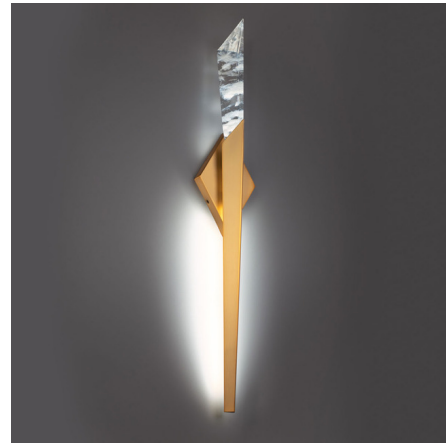

## Solitude Wall Sconce

By Schonbek Beyond

### Description

The Solitude Wall Sconce brings a beautiful, dramatic look to your interior space. The smooth slim stakes hold natural Optic Haze Quartz spikes that casts warm shadows across your room. Color temperature adjustability switch from 3000K/3500K/4000K at time of installation mounted at the back of the mounting plate to be installed within the junction box. Small size is ADA compliant.

Shown in aged brass / optic haze quartz