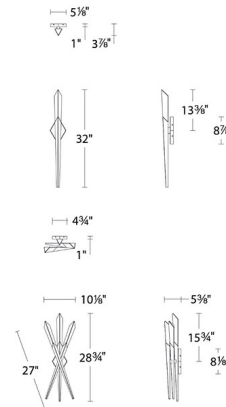

### Specifications

COLOR	Optic Haze Quartz
BODY FINISH	Aged Brass
WATTAGE	21W
DIMMER	Low Voltage Electronic
DIMENSIONS	5.125"W x 32"H x 3.925"D
INTEGRATED LED MODULE	1 x LED/21W/120-277V LED
COUNTRY OF ORIGIN	China