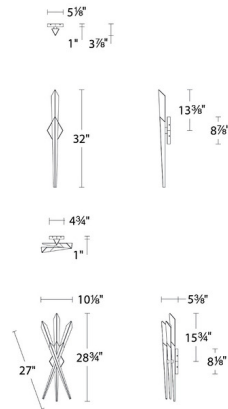

CLICK TO VIEW PRODUCT

Notes: