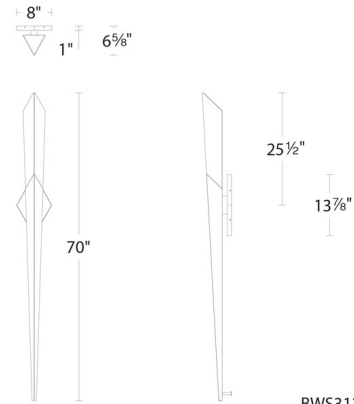

Lightology

lightology.com
866-954-4489
04-25-26

Project: _____
 Company: _____
 Location: _____ Fixture Type: _____
 SPEC #: **SCB1272369**
 Approved On: _____ Approved By: _____

Solitude Tall Color-Select Wall Sconce By Schonbek Beyond

Description

The Solitude Tall CCT Wall Sconce brings a beautiful, dramatic look to your interior space. The long, smooth frame holds a natural Optic Haze Quartz spike that casts warm shadows across your room. Color temperature adjustability switch from 3000K/3500K/4000K at time of installation mounted at the back of the mounting plate to be installed within the junction box.

Shown in antique nickel / optic haze quartz

BWS31270

Specifications

COLOR	Optic Haze Quartz
BODY FINISH	Antique Nickel
WATTAGE	28W
DIMMER	Low Voltage Electronic
DIMENSIONS	8"W x 70"H x 6.63"D
INTEGRATED LED MODULE	1 x LED/28W/120-277V LED
COUNTRY OF ORIGIN	China

Technical Information

LAMP LIFE	60000 hours
COLOR RENDERING	90 CRI
LAMP COLOR	CCT Select
LUMENS/WATT	58.93
LUMINOUS FLUX	1650 lumens

CLICK TO VIEW PRODUCT

Notes: