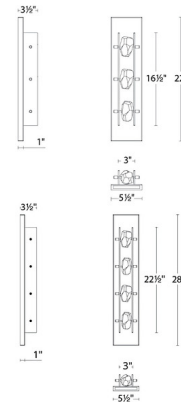

By Schonbek Beyond

Description

The Strata CCT Wall Sconce brings an elegant beauty to your interior space. The sleek metal frame holds playful cuts of luxurious crystals that casts warm shadows across your room. Driver is concealed in the backplate. Can be mounted with the light directed up or down. Color temperature adjustability switch from 3000K/3500K/4000K at time of installation.

Shown in black / crystal

Specifications

COLOR	Crystal
BODY FINISH	Black
WATTAGE	11W
DIMMER	Low Voltage Electronic
DIMENSIONS	5.5"W x 22"H x 3.5"D
INTEGRATED LED MODULE	1 x LED/11W/120-277V LED
COUNTRY OF ORIGIN	China