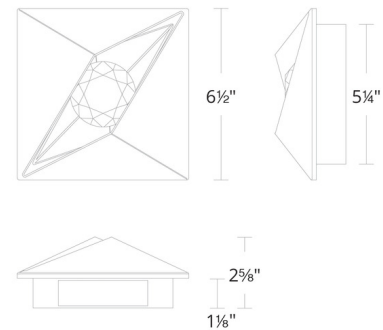

BWSW11307

Specifications

COLOR	Crystal
BODY FINISH	Aged Brass / Black
WATTAGE	16W
DIMMER	Low Voltage Electronic
DIMENSIONS	6.5"W x 6.5"H x 2.625"D
INTEGRATED LED MODULE	1 x LED/16W/120-277V LED
COUNTRY OF ORIGIN	China

Technical Information

LAMP LIFE	60000 hours
COLOR RENDERING	90 CRI
LAMP COLOR	CCT Select
LUMENS/WATT	91.63
LUMINOUS FLUX	1466 lumens

CLICK TO VIEW PRODUCT

Notes: