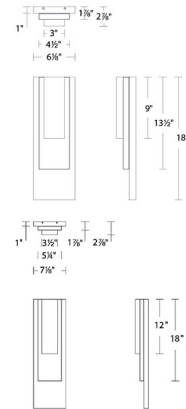

Shown in black / optic haze quartz

Specifications

COLOR	Optic Haze Quartz
BODY FINISH	Black
WATTAGE	10W
DIMMER	Low Voltage Electronic
DIMENSIONS	6.125"W x 18"H x 2.925"D
INTEGRATED LED MODULE	1 x LED/10W/120-277V LED
COUNTRY OF ORIGIN	China