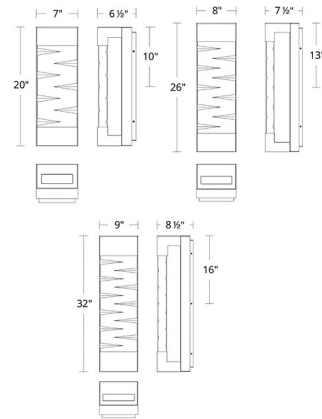

### Specifications

COLOR	Crystal
BODY FINISH	Black
WATTAGE	30W
DIMMER	Low Voltage Electronic
DIMENSIONS	7"W x 20"H x 6.5"D
INTEGRATED LED MODULE	1 x LED/30W/120-277V LED
COUNTRY OF ORIGIN	China