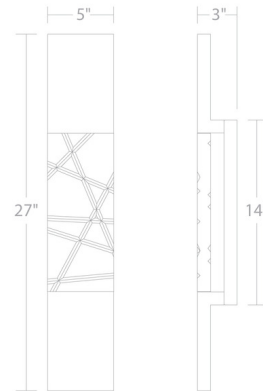

Shown in black / crystal

BWSW32327

Specifications

COLOR	Crystal
BODY FINISH	Black
WATTAGE	14W
DIMMER	Low Voltage Electronic
DIMENSIONS	5"W x 27"H x 3"D
INTEGRATED LED MODULE	1 x LED/14W/120-277V LED
COUNTRY OF ORIGIN	China

Technical Information

LAMP LIFE	60000 hours
COLOR RENDERING	90 CRI
LAMP COLOR	CCT Select
LUMENS/WATT	67.64
LUMINOUS FLUX	947 lumens

CLICK TO VIEW PRODUCT

Notes: