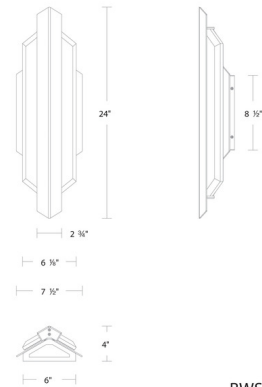

Shown in black / optic haze quartz

BWSW36324

Specifications

COLOR	Optic Haze Quartz
BODY FINISH	Black
WATTAGE	27W
DIMMER	Low Voltage Electronic
DIMENSIONS	7.5"W x 24"H x 4"D
INTEGRATED LED MODULE	1 x LED/27W/120-277V LED
COUNTRY OF ORIGIN	China