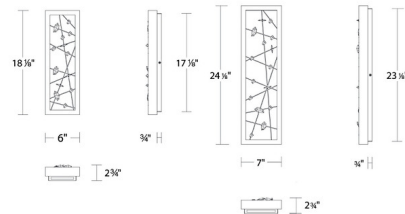

CLICK TO VIEW PRODUCT

Notes: