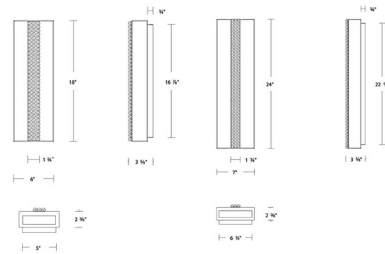

CLICK TO VIEW PRODUCT

Notes: