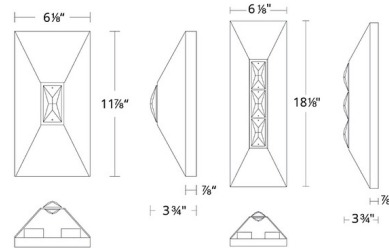

CLICK TO VIEW PRODUCT

Notes: