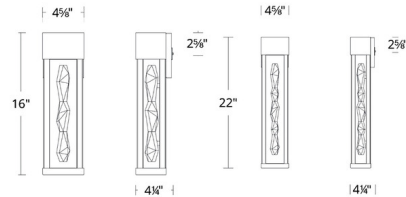

Description

The Polar CCT Outdoor Wall Sconce brings an elegant beauty to your exterior space. The sleek, clean frame holds shimmering pour of luxurious crystals that casts warm shadows across your area. Driver is concealed in the backplate. Specifically formulated using powder coat to resist UV and costal environmental conditions, providing a long-lasting finish with premium 316 Marine mirror grade stainless steel plate and hardware. Color temperature adjustability switch from 3000K/3500K/4000K at time of installation.

Shown in black / crystal

Specifications

COLOR	Crystal
BODY FINISH	Black
WATTAGE	21W
DIMMER	Low Voltage Electronic
DIMENSIONS	4.625"W x 16"H x 4.25"D
INTEGRATED LED MODULE	1 x LED/21W/120-277V LED
COUNTRY OF ORIGIN	China

Technical Information

LAMP LIFE	60000 hours
COLOR RENDERING	90 CRI
LAMP COLOR	CCT Select
LUMENS/WATT	5714
LUMINOUS FLUX	1200 lumens

CLICK TO VIEW PRODUCT

Notes: