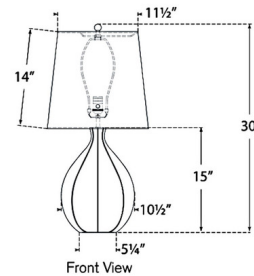

By Visual Comfort Signature

Description

The Rana Table Lamp adds a decorative beauty to your interior space. The pinched, organic shaped ceramic body is topped by a slightly tapered linen shade that casts a warm glow of light across your room. Dimmer is located on the lamp socket.

Note: Reactive Ceramic Glazes will vary in color and texture, each piece is unique.

Shown in polar blue crackle / linen

Specifications

COLOR	Linen
BODY FINISH	Polar Blue Crackle
WATTAGE	15W
DIMMER	Included
DIMENSIONS	14.5"W x 30"H
BULB NOT INCLUDED	1 x A19/Medium (E26)/15W/120V LED