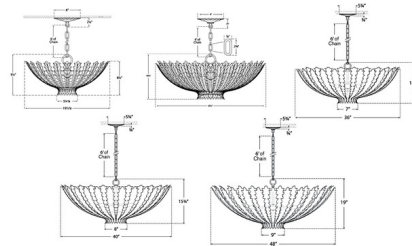

### Specifications

COLOR	N/A
BODY FINISH	Plaster White
WATTAGE	39W
DIMMER	Standard 120V
DIMENSIONS	40"W x 15.75"H
BULB NOT INCLUDED	6 x B10/Candelabra (E12)/6.5W/120V LED

CLICK TO VIEW PRODUCT

Notes: