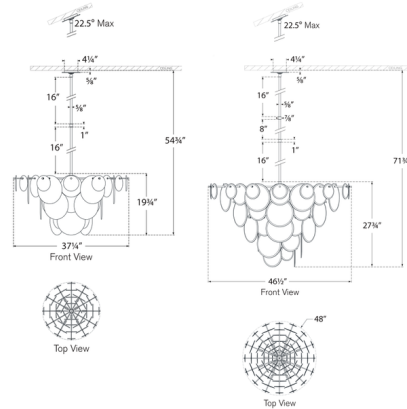

### Description

The Loire Chandelier presents a stunning arrangement of striae glass discs set on a multi-tiered metal frame. Light is softly filtered through the glass swirls to cast a warm glow throughout your space. Inspired by midcentury Italian design, this refreshing piece elevates any space with its airy, modern aesthetic. The 37.25 inch wide chandelier is rated for dry locations, and the 48 inch is damp-rated. Notes: Due to the weight of this fixture, additional ceiling support is required. Custom overall heights are available. For quotes, please contact our sales team.

### Specifications

COLOR . . . . . Clear Striae  
 BODY FINISH . . . . . Polished Nickel  
 WATTAGE . . . . . 110W  
 DIMMER . . . . . Standard 120V  
 DIMENSIONS . . . . . 48"W x 27.75"H  
 BULB NOT INCLUDED . . . . . 20 x B10/Candelabra (E12)/5.5W/120V LED

### Technical Information

PRODUCT DIMENSIONS . . . . . Downrods: One 8" and Two 16" Included

Shown in polished nickel / clear striae

CLICK TO VIEW PRODUCT

Notes: