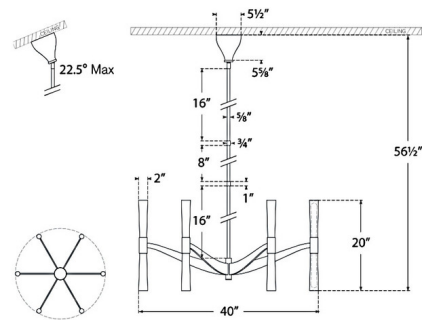

### Description

The Brenta Chandelier brings a clean sophistication to your interior space. The smooth frame holds elongated glass cylinders that cast warm light across your room. Sloped ceiling to 22.5 degrees maximum. Note: Rods are not customizable. Note: Custom Overall Heights are available. For quotes, please contact our sales team.

### Specifications

COLOR	White
BODY FINISH	Bronze
WATTAGE	540W
DIMMER	Low Voltage Electronic
DIMENSIONS	40"W x 20"H
INTEGRATED LED MODULE	12 x LED/45W/120V LED

### Technical Information

PRODUCT DIMENSIONS	Downrods: One 8" and Two 16" Included
LAMP COLOR	2700K
LUMENS/WATT	80.00
LUMINOUS FLUX	3600 lumens

Shown in bronze / white

CLICK TO VIEW PRODUCT

Notes: