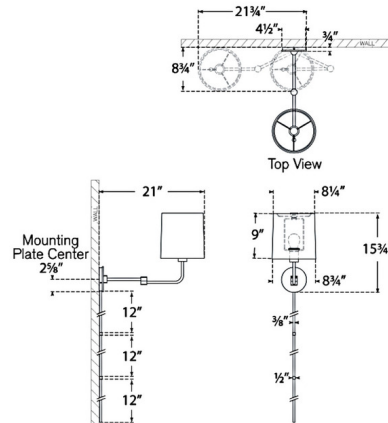

### Specifications

COLOR	N/A
BODY FINISH	China White / Soft Brass
WATTAGE	15W
DIMMER	Standard 120V
DIMENSIONS	8.75"W x 15.75"H x 8.75"D
BULB NOT INCLUDED	1 x A19/Medium (E26)/15W/120V LED

### Technical Information

PRODUCT DIMENSIONS	Cord: 96"
--------------------	-----------

CLICK TO VIEW PRODUCT

Notes: