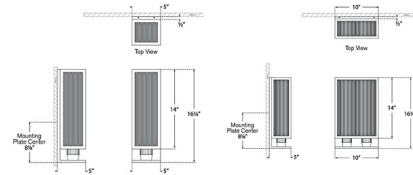

By Visual Comfort Signature

Description

The York Wall Sconce brings a simple, industrial vibe to your interior space. The clean box frame is complemented by ribbed glass that casts a warm glow of light across your room.

Shown in soft brass / clear

Specifications

COLOR Clear
BODY FINISH Soft Brass
WATTAGE 8W
DIMMER Standard 120V
DIMENSIONS 5"W x 16.25"H x 5"D
BULB NOT INCLUDED 1 x T9/Medium (E26)/8W/120V LED

CLICK TO VIEW PRODUCT