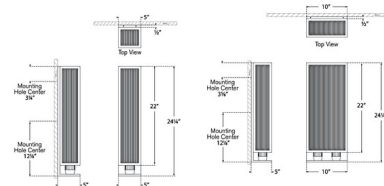

Shown in bronze / clear

Specifications

COLOR Clear
BODY FINISH Bronze
WATTAGE 8W
DIMMER Standard 120V
DIMENSIONS 5"W x 16.25"H x 5"D
BULB NOT INCLUDED 1 x T9/Medium (E26)/8W/120V LED

CLICK TO VIEW PRODUCT