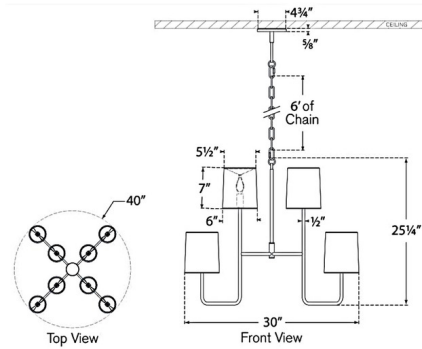

Shown in china white / bronze

Specifications

COLOR	N/A
BODY FINISH	China White / Bronze
WATTAGE	52W
DIMMER	Standard 120V
DIMENSIONS	40"W x 25.25"H
BULB NOT INCLUDED	8 x B10/Candelabra (E12)/6.5W/120V LED