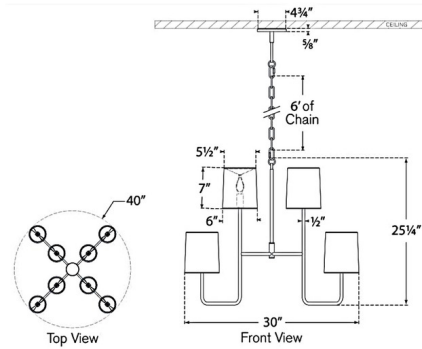

Shown in bronze / polished nickel

Specifications

COLOR N/A
 BODY FINISH Bronze / Polished Nickel
 WATTAGE 52W
 DIMMER Standard 120V
 DIMENSIONS 40"W x 25.25"H
 BULB NOT INCLUDED 8 x B10/Candelabra (E12)/6.5W/120V LED

Technical Information

PRODUCT DIMENSIONS Adjustable Chain Length: 72"

CLICK TO VIEW PRODUCT

Notes: