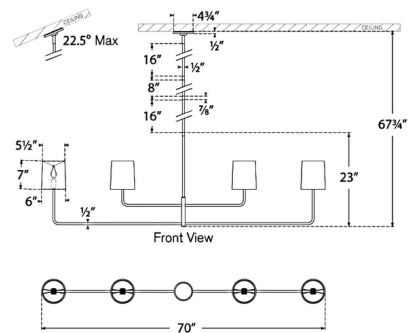

By Visual Comfort Signature

Description

The Go Lightly Linear Chandelier brings a simple beauty to your interior space. The smooth, curved frame is topped by round shades that cast a warm glow of light across your room. Sloped ceiling to 22.5 degrees max. Note: Custom Overall Heights are available. For quotes, please contact our sales team.

Shown in bronze / bronze

Specifications

COLOR	N/A
BODY FINISH	Bronze / Bronze
WATTAGE	26W
DIMMER	Standard 120V
DIMENSIONS	70"L x 7"W x 23"H
BULB NOT INCLUDED	4 x B10/Candelabra (E12)/6.5W/120V LED

CLICK TO VIEW PRODUCT