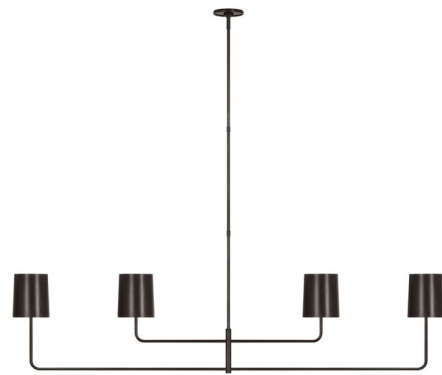

Lightology

lightology.com
866-954-4489
04-24-26

Project: _____
 Company: _____
 Location: _____ Fixture Type: _____
 SPEC #: **VCG1272537**
 Approved On: _____ Approved By: _____

Go Lightly Linear Chandelier

By Visual Comfort Signature

Description

The Go Lightly Linear Chandelier brings a simple beauty to your interior space. The smooth, curved frame is topped by round shades that cast a warm glow of light across your room. Sloped ceiling to 22.5 degrees max. Note: Custom Overall Heights are available. For quotes, please contact our sales team.

Shown in bronze / bronze

Specifications

COLOR	N/A
BODY FINISH	Bronze / Bronze
WATTAGE	26W
DIMMER	Standard 120V
DIMENSIONS	70"L x 7"W x 23"H
BULB NOT INCLUDED	4 x B10/Candelabra (E12)/6.5W/120V LED

CLICK TO VIEW PRODUCT