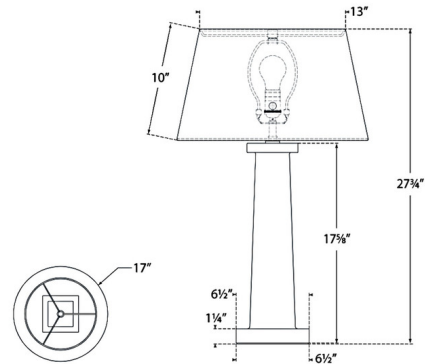

### Description

The Colonne Balustrade Table Lamp brings a regal look to your interior space. The slim column holds a round tapered linen shade that casts a warm glow of light across your room. Dimmer is located on the lamp socket.

### Specifications

COLOR . . . . . Linen  
BODY FINISH . . . . . Moss Green  
WATTAGE . . . . . 15W  
DIMMER . . . . . Included  
DIMENSIONS . . . . . 17"W x 27.75"H  
BULB NOT INCLUDED . . . . . 1 x A19/Medium (E26)/15W/120V LED