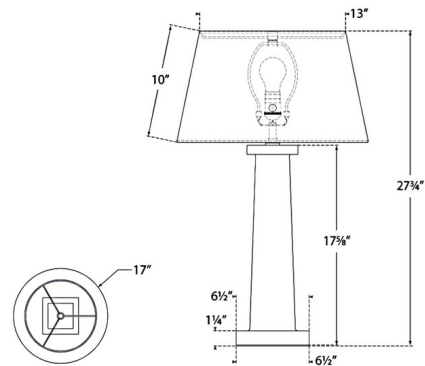

### Description

The Colonne Balustrade Table Lamp brings a regal look to your interior space. The slim column holds a round tapered linen shade that casts a warm glow of light across your room. Dimmer is located on the lamp socket.

### Specifications

COLOR	.....	Linen
BODY FINISH	.....	Moss Green
WATTAGE	.....	15W
DIMMER	.....	Included
DIMENSIONS	.....	17"W x 27.75"H
BULB NOT INCLUDED	.....	1 x A19/Medium (E26)/15W/120V LED

CLICK TO VIEW PRODUCT