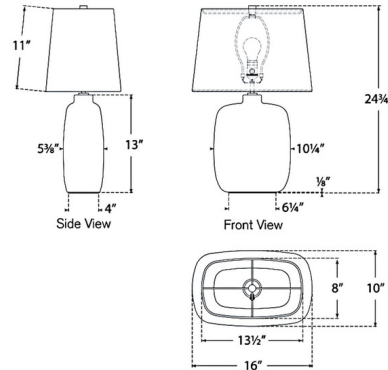

Description

The Pemba Oval Table Lamp bring a clean simplicity to your interior space. The oval jar shaped body is topped with a tapered rectangular shade that casts a warm glow of light across your room. Dimmer is located on the lamp socket.

Shown in glossy white crackle / linen

Specifications

COLOR Linen
 BODY FINISH Glossy White Crackle
 WATTAGE 15W
 DIMMER Included
 DIMENSIONS 16"W x 24.75"H x 10"D
 BULB NOT INCLUDED 1 x A19/Medium (E26)/15W/120V LED