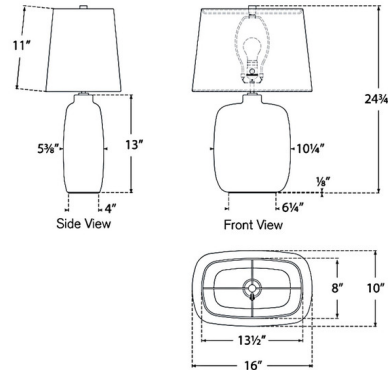

By Visual Comfort Signature

Description

The Pemba Oval Table Lamp bring a clean simplicity to your interior space. The oval jar shaped body is topped with a tapered rectangular shade that casts a warm glow of light across your room. Dimmer is located on the lamp socket.

Shown in glossy white crackle / linen

Specifications

COLOR	Linen
BODY FINISH	Glossy White Crackle
WATTAGE	15W
DIMMER	Included
DIMENSIONS	16"W x 24.75"H x 10"D
BULB NOT INCLUDED	1 x A19/Medium (E26)/15W/120V LED