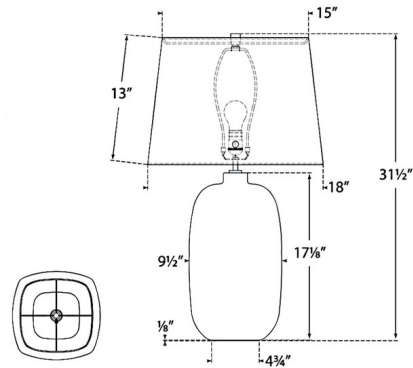

By Visual Comfort Signature

Description

The Pemba Table Lamp bring a clean simplicity to your interior space. The tall squared body is topped with a tapered square shade that casts a warm glow of light across your room. Dimmer is located on the lamp socket.

Shown in black / linen

Specifications

COLOR	Linen
BODY FINISH	Black
WATTAGE	15W
DIMMER	Included
DIMENSIONS	18"W x 31.5"H
BULB NOT INCLUDED	1 x A19/Medium (E26)/15W/120V LED

CLICK TO VIEW PRODUCT

Notes: