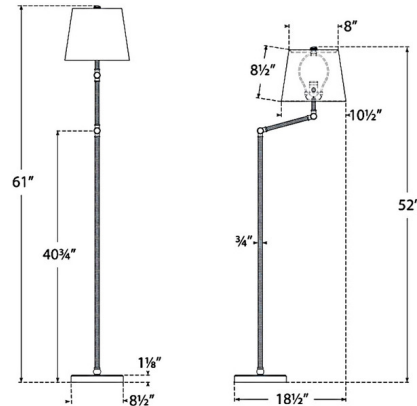

By Visual Comfort Signature

Description

The Basden Bridge Arm Floor Lamp offers a classic aesthetic infused with a touch of nature for your indoor space. Its slender stem is elegantly encased in natural rattan, culminating in a tapered shade that emits a warm glow throughout your room. Use the knob on the stem to adjust the height from 52 inches to 61 inches. Dimmer switch is conveniently located on the lamp socket.

Shown in antique burnished brass / linen

Specifications

COLOR	Linen
BODY FINISH	Antique Burnished Brass
WATTAGE	15W
DIMMER	Included
DIMENSIONS	10.5"W x 61"H x 18.5"D
BULB NOT INCLUDED	1 x A19/Medium (E26)/15W/120V LED