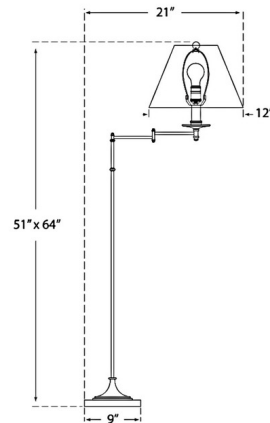

By Visual Comfort Signature

Description

The Dorchester Floor Lamp brings a midcentury modern look to your interior space. The decorative frame is topped with a wide cone shade and features a swing arm that casts warm light just where you need it. To adjust the height of lamp fixture, from 51 inches - 64 inches, hold the lower pole steadily, pull the upper pole up to desired height. Hi/Lo switch is located on the lamp socket.

Shown in antique-burnished brass / linen

Specifications

COLOR	Linon
BODY FINISH	Antique-Burnished Brass
WATTAGE	75W
DIMMER	N/A
DIMENSIONS	21"W x 64"H
BULB NOT INCLUDED	1 x A19/Medium (E26)/75W/120V Incandescent
OTHER BULB OPTIONS	1 x A19/Medium (E26)/120V LED