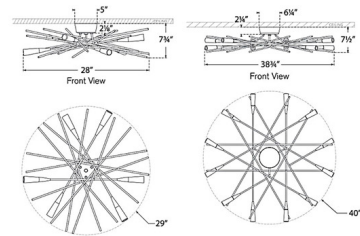

Shown in polished nickel

Specifications

COLOR	N/A
BODY FINISH	Polished Nickel
WATTAGE	28W
DIMMER	Low Voltage Electronic
DIMENSIONS	29"W x 7.75"H
INTEGRATED LED MODULE	6 x LED/4.66W/120V LED

Technical Information