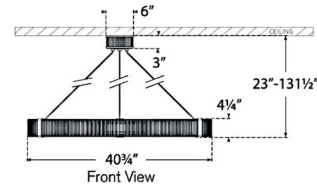

Specifications

COLOR Natural Abaca
BODY FINISH Antique Burnished Brass
WATTAGE 255W
DIMMER Low Voltage Electronic
DIMENSIONS 40.75"W x 4.25"H
INTEGRATED LED MODULE 3 x LED/85W/120V LED

Technical Information

PRODUCT DIMENSIONS Min/Max Overall Height: 23" - 131.5"
LAMP COLOR 2700K
LUMENS/WATT 120.00
LUMINOUS FLUX 10200 lumens

Shown in antique burnished brass / natural abaca

CLICK TO VIEW PRODUCT

Notes: