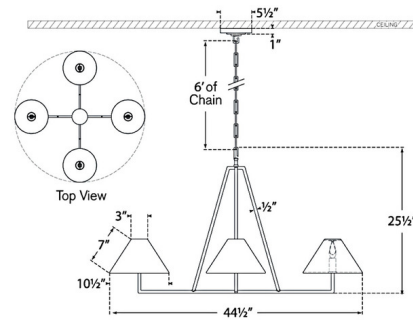

Shown in aged iron / linen

Specifications

COLOR Linen
BODY FINISH Aged Iron
WATTAGE 26W
DIMMER Standard 120V
DIMENSIONS 44.5"W x 25.5"H
BULB NOT INCLUDED 4 x B10/Candelabra (E12)/6.5W/120V LED

Technical Information

PRODUCT DIMENSIONS Adjustable Chain Length: 72"

CLICK TO VIEW PRODUCT

Notes: