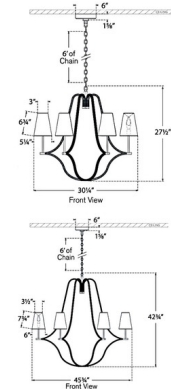

Specifications

COLOR Linen
BODY FINISH Natural Rattan / Antique Burnished Brass
WATTAGE 39W
DIMMER Standard 120V
DIMENSIONS 30.25"W x 27.5"H
BULB NOT INCLUDED 6 x B10/Candelabra (E12)/6.5W/120V LED

Technical Information

PRODUCT DIMENSIONS Adjustable Chain Length: 72"

Shown in natural rattan / antique burnished brass / linen

CLICK TO VIEW PRODUCT

Notes: