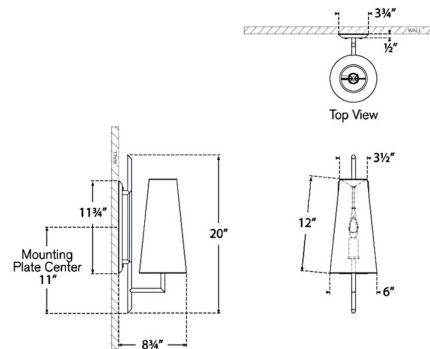

Description

The Ashton Wall Sconce brings a clean midcentury modern look with hints of traditionalism to your interior space. The slim frame holds a cone shaped linen shade that casts a warm glow of light across your room. Note: Fixture does not cover a standard US junction box and requires a 2 x 4 inch junction box.

Shown in plaster white / linen

Specifications

COLOR Linen
BODY FINISH Plaster White
WATTAGE 6.5W
DIMMER Standard 120V
DIMENSIONS 6"W x 20"H x 8.75"D
BULB NOT INCLUDED 1 x B10/Candelabra (E12)/6.5W/120V LED