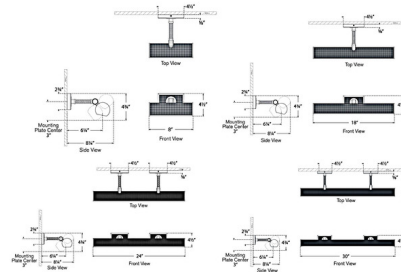

Specifications

COLOR . . . . . Natural Rattan
BODY FINISH . . . . . Antique-Burnished Brass
WATTAGE 8W
DIMMER . . . . . Standard 120V
DIMENSIONS . . . . . 8"W x 4.5"H x 8.25"D
BULB NOT INCLUDED . . . . . 1 x T9/Medium (E26)/8W/120V LED

CLICK TO VIEW PRODUCT

Notes: