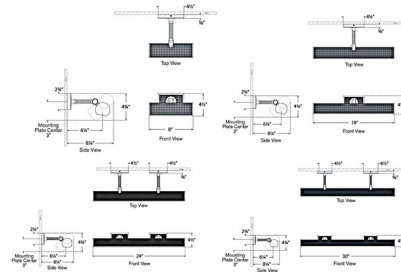

By Visual Comfort Signature

Description

The Halwell Picture Light brings a smooth, clean style to your interior space. The classic half round pharmacy shade, stem and backplate is wrapped in natural rattan. The warm, direct the light, creates the perfect setting for displaying your works of art. Note: Fixtures do not cover a standard US junction box and requires a 2 x 4 inch junction box.

Shown in antique-burnished brass / natural rattan

Specifications

COLOR Natural Rattan
BODY FINISH Antique-Burnished Brass
WATTAGE 8W
DIMMER Standard 120V
DIMENSIONS 8"W x 4.5"H x 8.25"D
BULB NOT INCLUDED 1 x T9/Medium (E26)/8W/120V LED