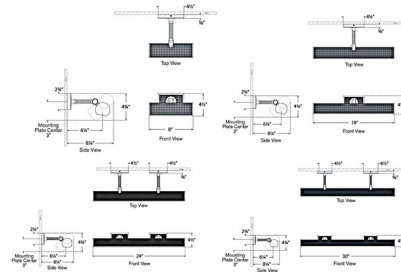

Description

The Halwell Picture Light brings a smooth, clean style to your interior space. The classic half round pharmacy shade, stem and backplate is wrapped in natural rattan. The warm, direct the light, creates the perfect setting for displaying your works of art. Note: Fixtures do not cover a standard US junction box and requires a 2 x 4 inch junction box.

Shown in antique-burnished brass / natural rattan

Specifications

COLOR Natural Rattan
BODY FINISH Antique-Burnished Brass
WATTAGE 8W
DIMMER Standard 120V
DIMENSIONS 8"W x 4.5"H x 8.25"D
BULB NOT INCLUDED 1 x T9/Medium (E26)/8W/120V LED