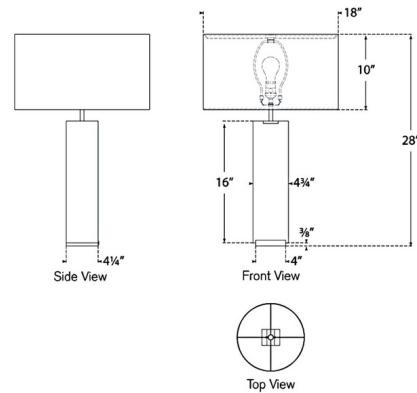

### Specifications

COLOR . . . . .	Linen
BODY FINISH . . . . .	Alabaster
WATTAGE . . . . .	15W
DIMMER . . . . .	Included
DIMENSIONS . . . . .	18"W x 28"H
BULB NOT INCLUDED . . . . .	1 x A19/Medium (E26)/15W/120V LED