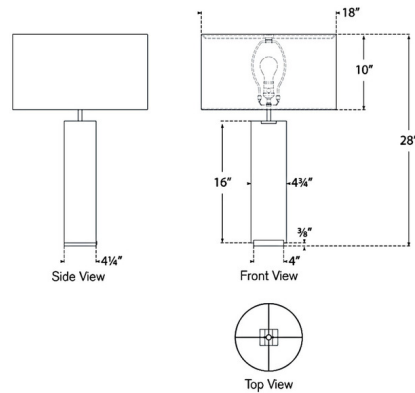

Description

The Matero Tall Table Lamp brings the warm beauty of nature to your interior space. The tall alabaster body sits in a brass base and is topped with a round linen shade that casts a warm glow of light across your room. Dimmer is located on the lamp socket. Note: Alabaster is a natural stone and variations in color and texture make each piece unique.

Shown in alabaster / linen

Specifications

COLOR Linen
BODY FINISH Alabaster
WATTAGE 15W
DIMMER Included
DIMENSIONS 18"W x 28"H
BULB NOT INCLUDED 1 x A19/Medium (E26)/15W/120V LED

CLICK TO VIEW PRODUCT

Notes: