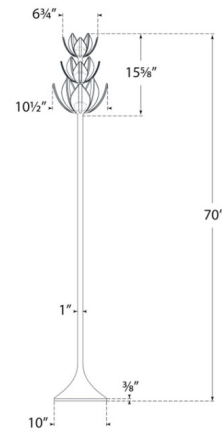

### Specifications

COLOR	N/A
BODY FINISH	Antique Burnished Brass
WATTAGE	30W
DIMMER	Included
DIMENSIONS	10.5"W x 70"H
INTEGRATED LED MODULE	3 x LED/10W/120V LED

### Technical Information

PRODUCT DIMENSIONS	Cord: 120"
LAMP COLOR	2700K
LUMENS/WATT	120.00
LUMINOUS FLUX	1200 lumens

Shown in antique burnished brass

CLICK TO VIEW PRODUCT

Notes: